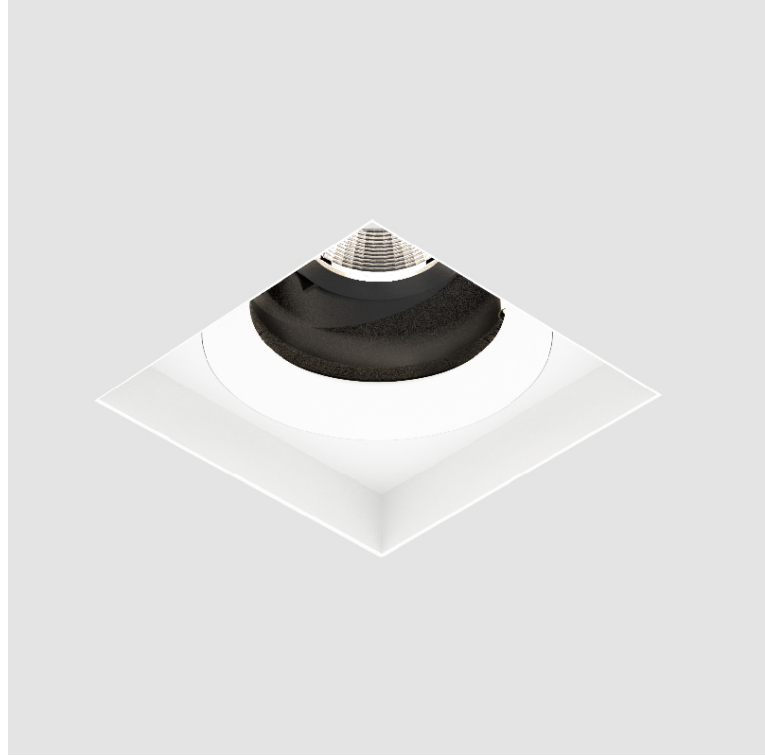

ELECTRICAL

Lamp Type: LED (Zhaga Standard)
Input Wattage (W): 13.2 (2700K) / 16.5
Total Output Wattage (W): 12 (2700K) / 15
Dimming: Tri-Mode (Non-Dimming and Phase Dimming (120Vac only) and 0-10V Dimming)
Driver Included: No
Driver Location: Recessed Housing
Driver Type: Constant Current - Universal
Driver Class: Class 2
Housing: See components
Input Voltage (V): 120 - 277
Constant Current (MA): 350

LED

Number of LEDs: 1
Color Temperature (°K): 2700 / 3000 / 3500 / 4000
Max. Delivered Lumen (lm): 850 / 950 / 1019 / 1040
Nominal Lumen (lm): 960 / 1070 / 1156 / 1180
CRI: >90 CRI
Efficiency (%): 88.5
Lamp Life (hrs): 50000
Upon Request: RGB-W Tunable White Special Color Temperature Special LED

OPTICAL

Reflector°: 10
Adjustability: Rotational 355°; Tilt 30°
Upon Request: Special Beam Angles

RATINGS AND CERTIFICATIONS

Zaneen Lighting © 2024, T 1-800-380-3382, F 416-247-9319, www.zaneen.com

Available for international specifications by adding "INT" at the end of the existing Model #. For assistance on 'custom' specifications, contact zteam@zaneen.com. In a constant effort to supply the best product, we reserve the right to change specifications or materials without notice. The most recent specification sheets are found at zaneen.com
IP rating: IP20